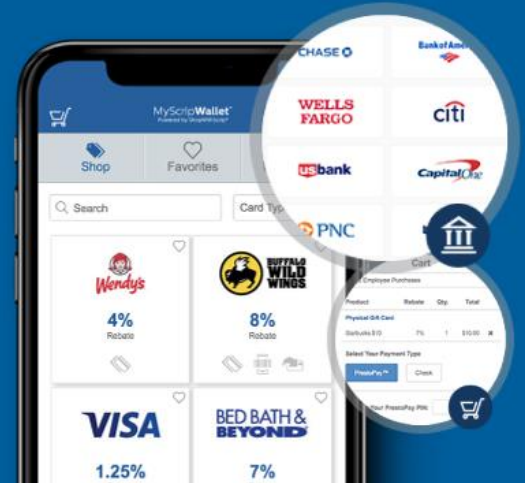

Discover your earning potential the new and improved MyScripWallet.com

Easily order and earn on-the-go with our updated website

Set up

Log in with your existing ShopWithScrip account to link your bank account instantly.

Order all card types

Order physical gift cards, reloads, and eGift cards (ScripNow®).

Find your favorites

Use filters to search, and add partners to your Favorites for quick access.

More ways to pay

Pay for your orders online or by check.

Benefits of using MyScripWallet.com

Earn on-the-go

Ordering scrip fits right into wherever your busy schedule takes you.

Earn every day

Easy access means you can order whenever it's most convenient for you.